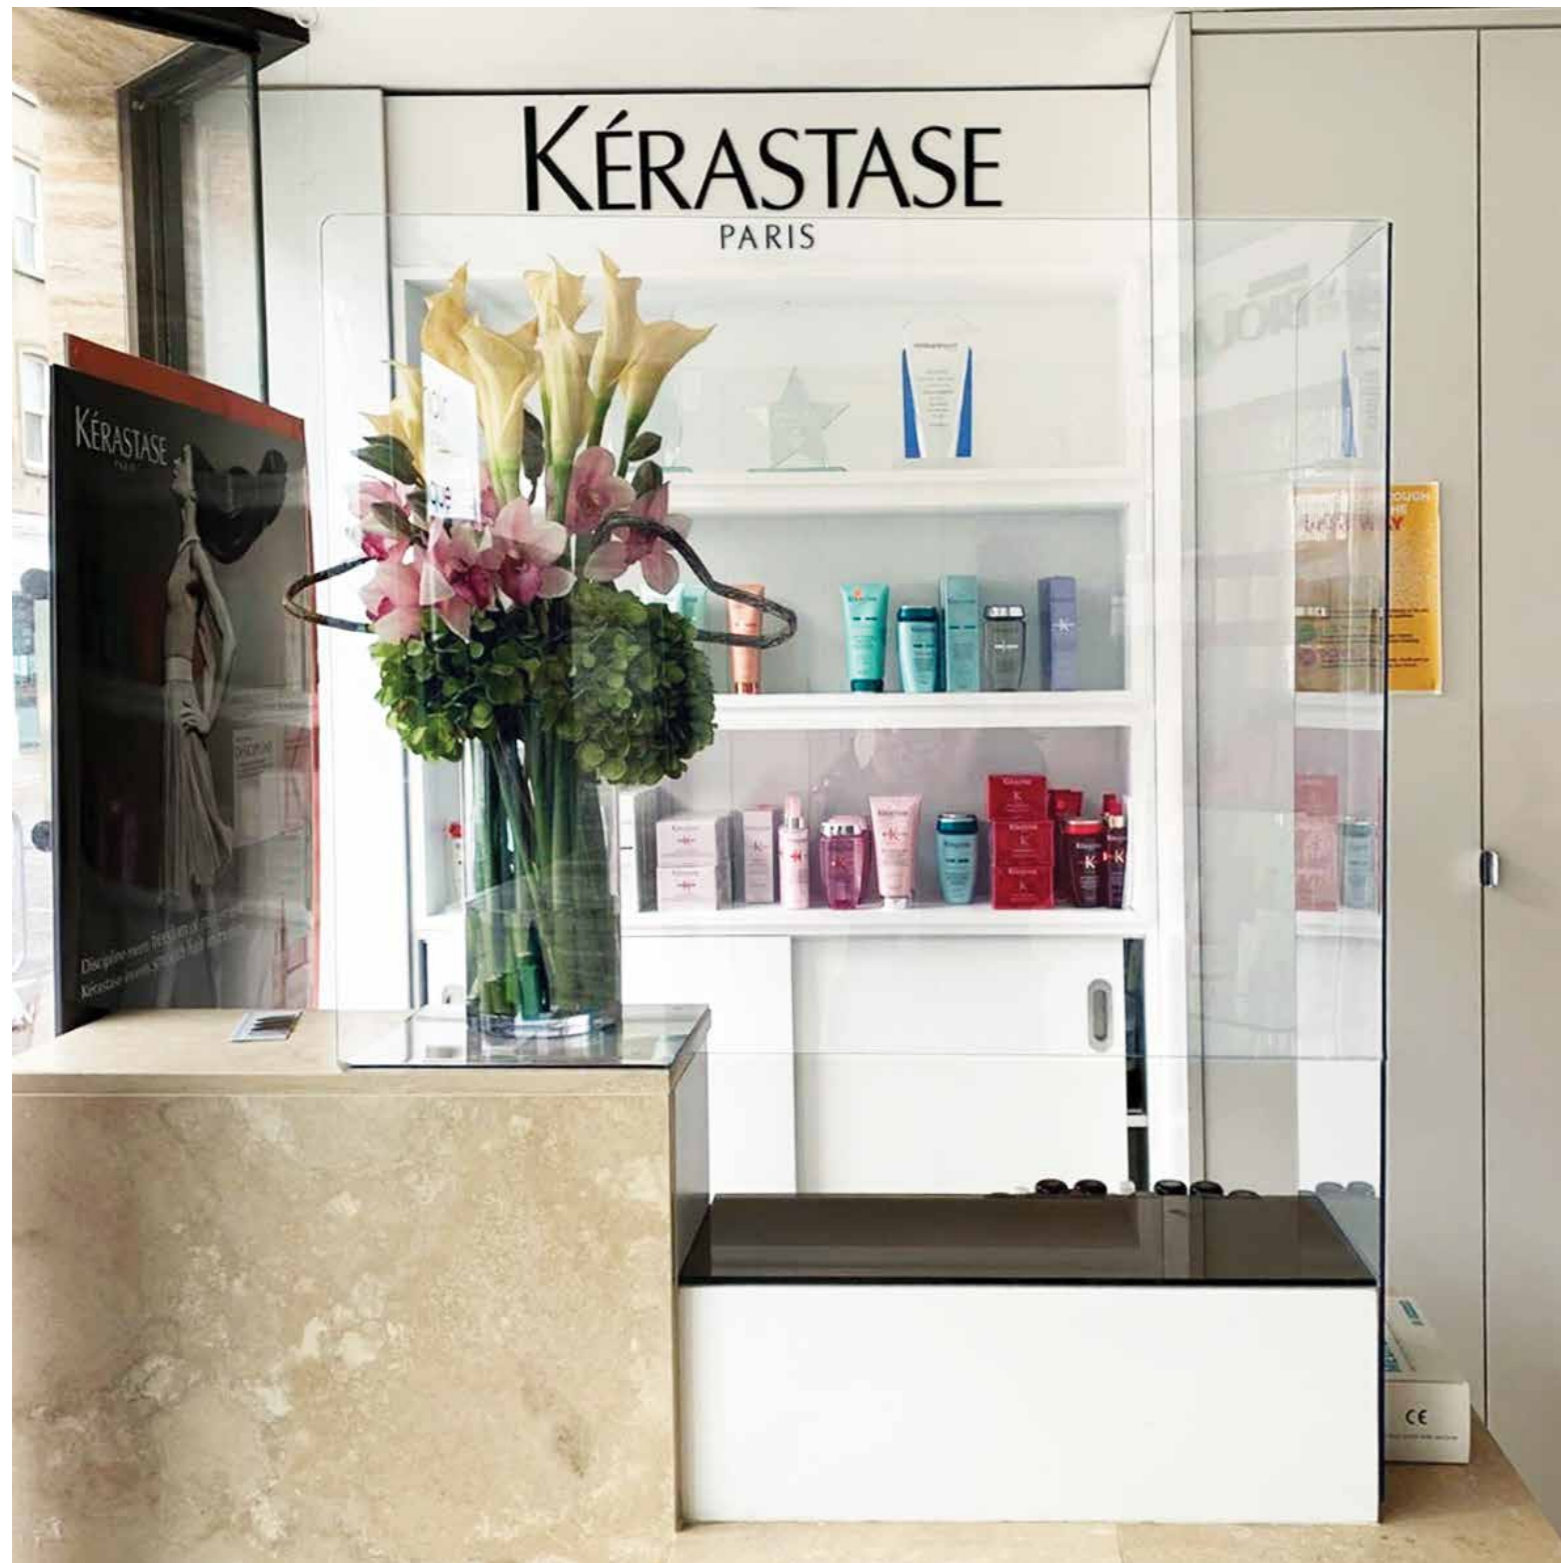

Wide panel kit

Single panel kit

An example of our bespoke, seamless counter screens. Just get in touch to discuss your requirements and we'll do the rest.

From only €300.00