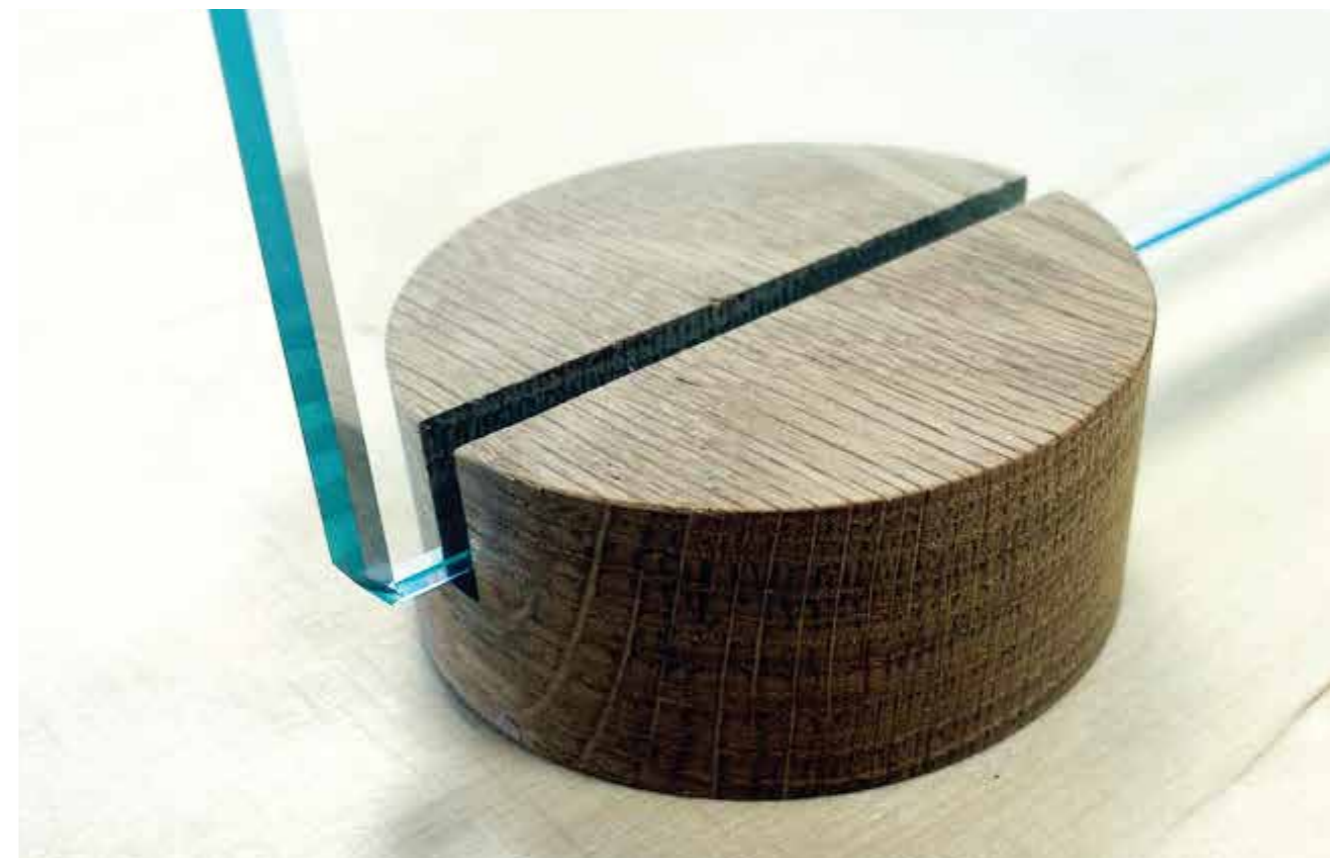

SATELLITE counter top system